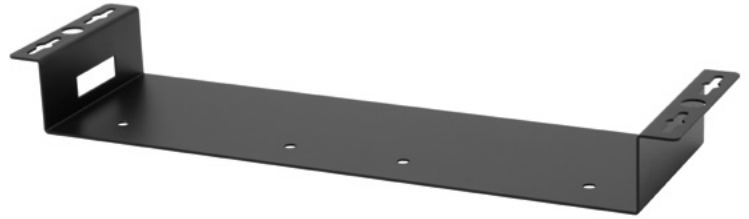

## Under desk mounting kit double

**Part No: 5240 0276**

The UD-kit double makes it easy to mount a single device or multiple devices on any flat surface (e.g. furniture).

Dimensions with mounting ears: 252 W x 67,6 D x 27,5 H mm

Dimensions without mounting ears: 224 W x 67,6 D x 27,5 H mm